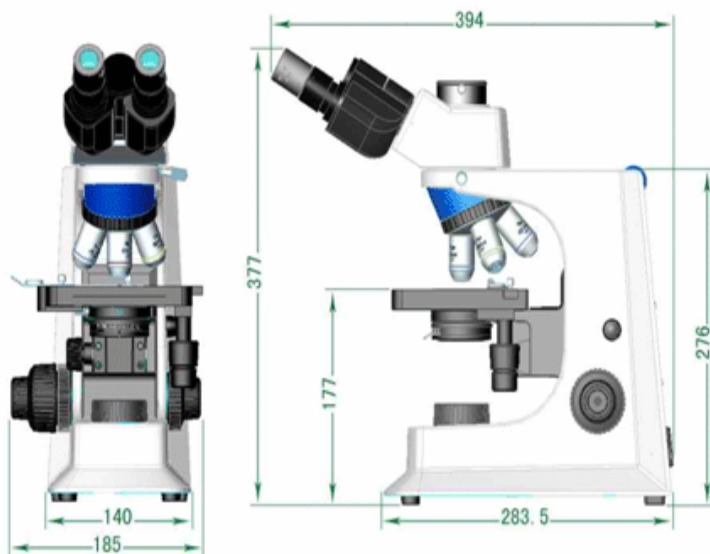

X400 SMART SERIES

Specification	
Eyepiece	WF10X/20mm
	WF10X/18mm
	PL16X/13mm
	10X /18mm(0.1mm)
	10X /20mm(0.1mm)
Objectives	Achromatic 4X
	Achromatic 10X
	Achromatic 40X(s)
	Achromatic 100X(s,oil)
	Plan Achromatic 4X
	Plan Achromatic 10X
	Plan Achromatic 40X(s)
	Plan Achromatic 100X(s,oil)
Infinity Objectives	Plan Achromatic E PLAN 4X
	Plan Achromatic E PLAN10X
	Plan Achromatic E PLAN40X(s)
	Plan Achromatic E PLAN100X(s,oil)
Viewing	Infinity Binocular
Tube	Infinity Trinocular 2/8 light distribution
	Finity Binocular
	Finity Trinocular2/8 light distribution
Camera Adaptor	0.5X C-Mount(usde for 1/2 CMOS chip)
	1X C-Mount(Used for Digital camera)
Filters	Blue
	Green
	Yellow
All kinds of Camera adaptor	
Packing: Carton	